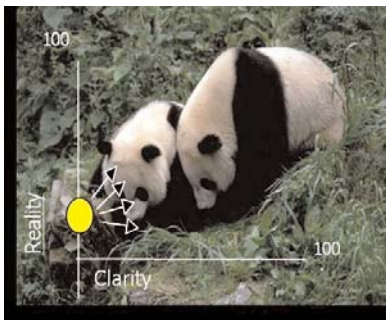

ADDITIONAL FEATURES

Specifications

Inputs and Outputs

- Component Video Input (Y, Pb, Pr): 2 Rear
- Composite Input: 3 Rear/1Front
- RF Input: 2 Rear
- Control S In/Out
- DVI-HDTV Interface
- S Video: 2 Rear
- Monitor Out: 1 Rear

General

- Power Requirements: AC120V, 60Hz

Accessories

Supplied Accessories

- Instruction Manual
- Remote Control (RM-Y188)
- AA Battery x 2

Weights & Measures (Approx)

- Dimensions (W x H x D):
  KP-65WV600 - 60 3/4 x 59 5/8 x 28 7/8 (1542x1516x735mm)
  KP-57WV600 53 5/8 x 54 7/8 x 27 1/8 (1361x1394x689mm)
- Weight (Approx.):
  KP-65WV600 - 299lbs 13oz (136kg)
  KP-57WV600 - 216lbs 1oz (98kg)